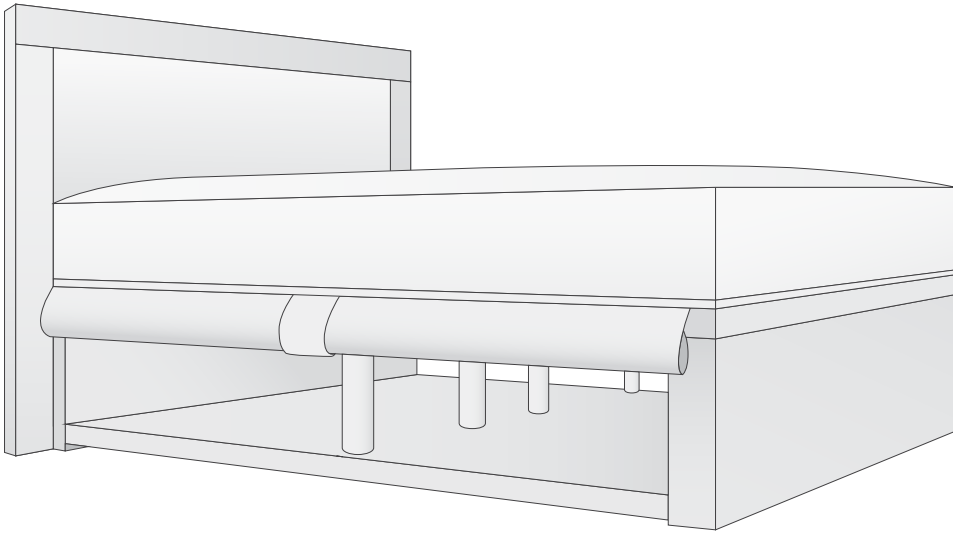

posture**king**

HD AWAY BASE
It's All About Storage

HD AWAY BASE

It's All About Storage

Major Features

- ▶ Increases your storage capacity
- ▶ Storage concealed behind upholstered deep valances
- ▶ Unique deep large open storage cavity
- ▶ Easy access
- ▶ Offers flexibility for storage

SIZE	RRP*
King (2x½ Bases)	\$3,055
Queen (2x½ Bases)	\$3,055
Queen	\$2,080
Double	\$1,990
King Single	\$1,750
Single	\$1,480

*RECOMMENDED RETAIL PRICE