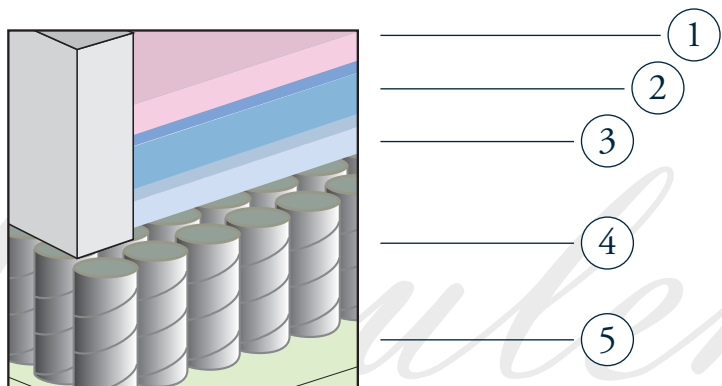

TheraGel
Opulence

Immerse yourself in luxurious comfort

TheraGel Opulence

MAJOR FEATURES

- 1 OPULENCE FABRIC**
A **BAMBOO** fabric treated with **ADAPTIVE** technology to ensure an even temperature for a good nights sleep.
- 2 QUILTED TOP**
Features gel infused visco foam for extra comfort.
- 3 GEL INFUSED VISCO FOAM**
This technology is the latest development to ensure a cool sleeping environment.
- 4 POCKET-SPRING INTERIOR**
5 zone pocket coil with edge support.
- 5 VENTS**
In the mattress border to ensure interior air flow.