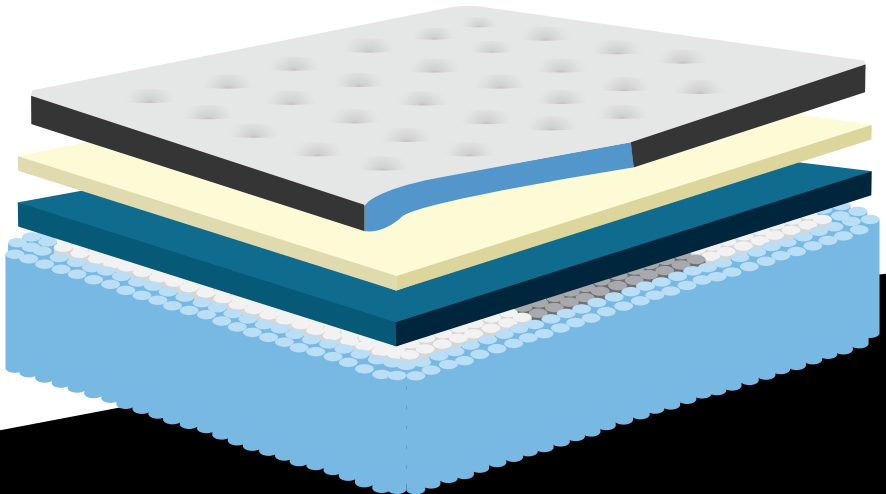

**THERAPEDIC**<sup>®</sup>  
INTERNATIONAL

*Black Diamond*

*Where comfort meets style*

# *Black Diamond*

- ◆ Available in 3 Comfort Levels
- ◆ Gel Infused Memory Foam & Premium Foams in Each Comfort Level
- ◆ Wool & Premium Foams in Quilting
- ◆ 5 Zone Pocket Spring
- ◆ Australian Made
- ◆ 15 year warranty